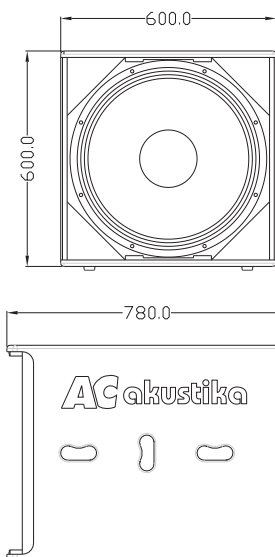

ACB121ferit

Line Array System

ACB121ferit is a single 21" subwoofer. It features 1×21" 115mm voice coil woofer, bass-reflex design, can be used with line array and point source full range speakers to improve the low frequency performance. The cabinet is made of multilayer composite plywood with wear-resistant polyurea paint.

Features

- High quality components, bass-reflex design, full and powerful sound
- Applications: meet a variety of occasions, can be combined with line array and point source full range speaker freely

Overall dimensions

Technical specifications:

FREQUENCY RESPONSE	40Hz-300Hz
DRIVERS	1×21"(530mm)/4.5" voice coil LF
RATED POWER	2400W RMS,9600W peak
SENSITIVITY	100dB 1watt/1 metre
MAXIMUM SPL	129 dB continuous,135 dB peak
IMPEDANCE	8 ohms nominal
INPUT CONNECTORS	2×Speakon NL4
DIMENSIONS	(W)780mm×(D)600mm×(H)600mm
WEIGHT	55 kg/pc